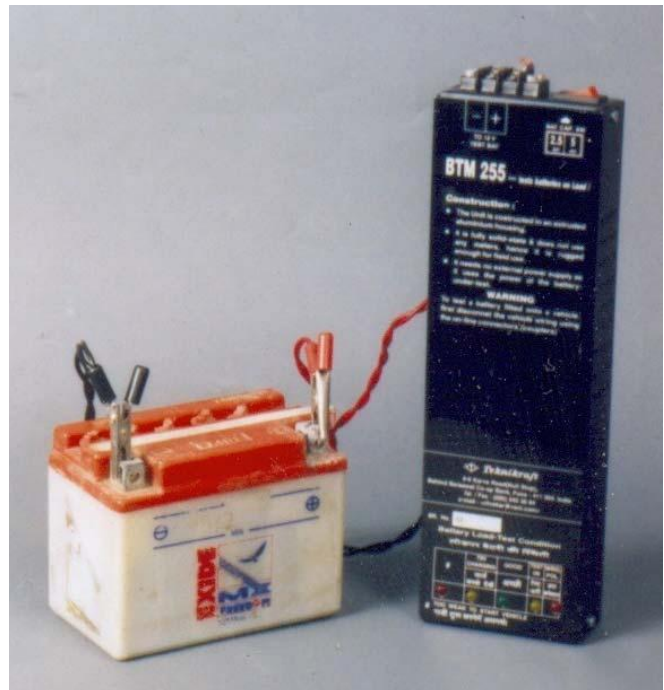

TEKNIKRAFT

8/6 KARVE ROAD, NULL STOP,
PUNE – 411 004. India
TEL: +91 20 2543 3684 / 2543 6550 / 2545 8513

Teknikraft Products

Battery Charger 12 T 1

Battery Charger 12 T 2

Battery Charging Station (BCS 3)

BATTERY TESTER (BTM 255)

Battery Charger 12 A 3

TEKNIKRAFT Battery Chargers for small Automotive Batteries.

Battery Charger Model	12T1	12T2	12 A 3	12 G2	# BCS 3
No. of channels and charging currents	1 * (0.5A) OR 1 * (1A)	2 * (0.25A/ 0.5A) OR 1 * 0.9A	3 * 1.4A/2.0A 2 * 3.0A	1 * 5A 1*1A 2 * 1A	6 * 0.25A/0.5A/0.9A currents settable.
Target User	Authorized Service Center (ASC) OR Rural Service Outlets (RSO)	Small dealer Authorized Service Center (ASC)	3 Wheeler dealers.	3 Wheeler dealers.	Self contained Charging Station
Dimensions (approx.)	170mm * 100mm* 90 mm	120mm * 75mm * 225mm	200mm * 200mm * 300 mm	200 mm * 200 mm * 250 mm	12M6 – 500 * 245 * 205 BCS 3 – 500 * 730 * 390
Weight (approx. kg)	1.75 Kg.	2.5Kg.	10 Kg.	8.5 Kg	20Kg